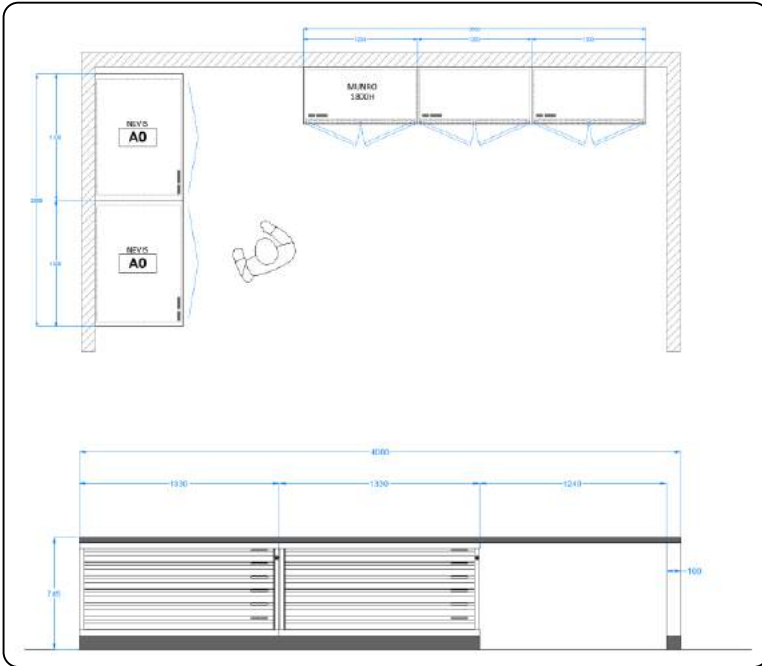

DOWNLOAD 2D CAD FOR OUR PRODUCTS