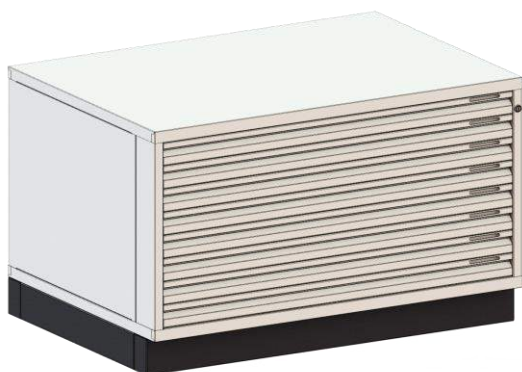

## PRODUCT FEATURES

- High-quality steel construction
- Choice of 75mm and 60mm drawer internal depths
- Heavy duty roller bearing system to allow up to 50Kg per drawer
- 80% Drawer extension
- Fully locking with Anti-tilt system for user safety
- Rear curl on all drawers to prevent damage to artefacts
- Available with a choice of Angled Fronts or Flat Fronts with chrome handles
- Units can be ordered to any RAL colour finish
- Plinths and castor bases available for all units
- Protective Polyester pockets available for all cabinet sizes